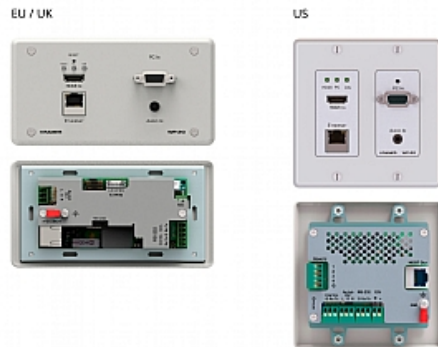

## WP-20

4K60 4:2:0 HDMI & VGA Wall-Plate Auto  
Switcher/Transmitter over Extended-Reach  
PoE over HDBaseT with Maestro Room  
Automation

| VGA/UXGA - 15-pin HD | HDMI | Ethernet - RJ-  
45 | HDCP Compliant | HDBaseT  
| 4K/60 UHD (4:2:0)

WP 20 is a high-performance, 4K, multi-format, wall-plate switcher and transmitter over extended-reach HDBaseT. Offering intelligent Maestro automation, with priority and last-connected switching options, it automatically switches and operates the room according to the selected switching scheme based on active video signal detection